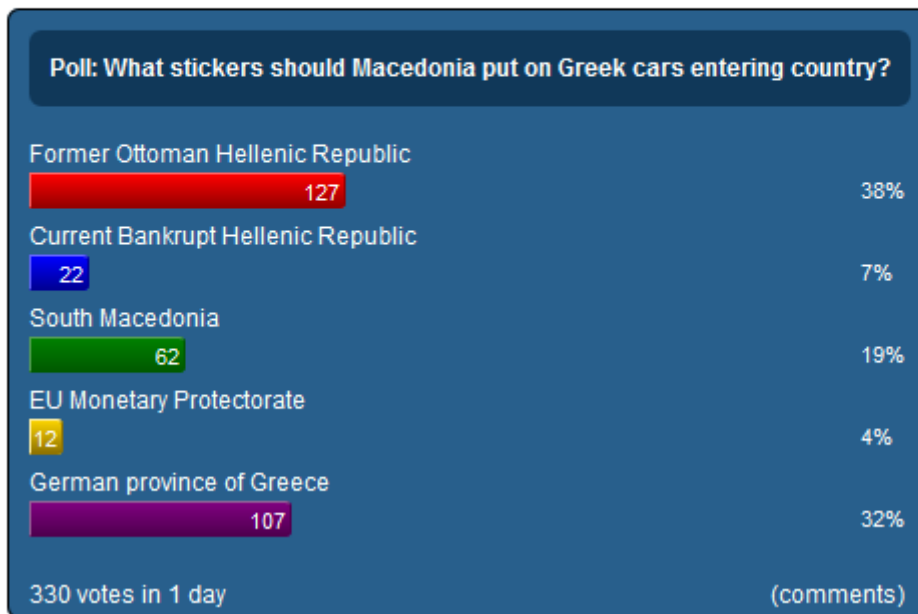

237

Poll: What stickers should Macedonia put on Greek cars entering country?

Tuesday, 26 June 2012

Poll: What stickers should Macedonia put on Greek cars entering country?

Tuesday, 26 June 2012